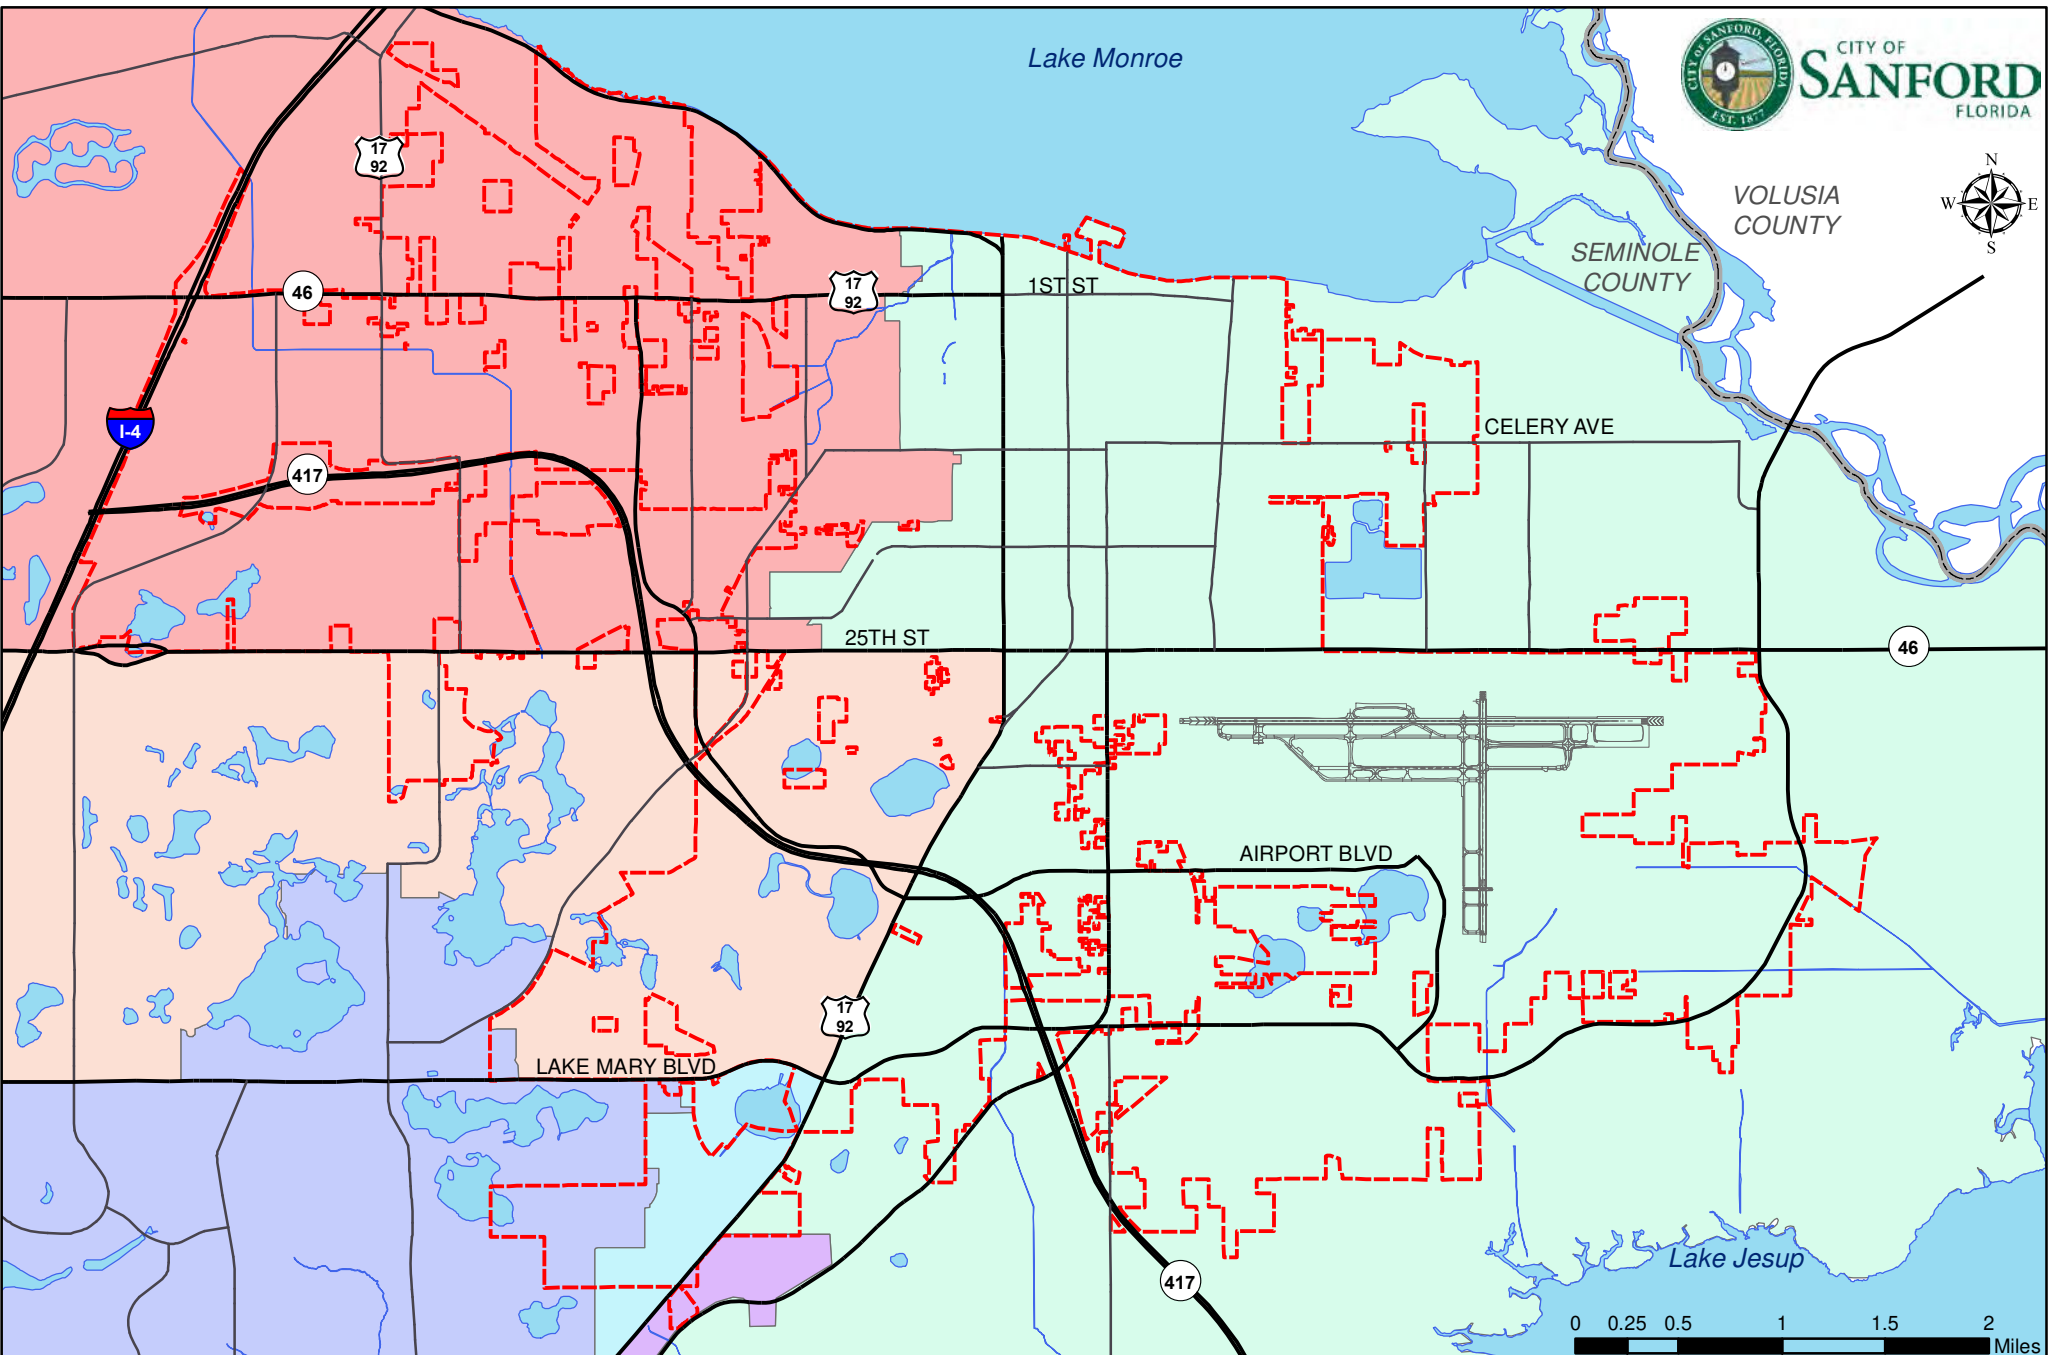

**Schools**

MAP 38. *Elementary CSA, 2017*

MAP 39. *Middle CSA, 2017*

MAP 40. *High CSA, 2017*

- District Boundaries**
- Highlands
  - Region 1
  - County Boundary
  - Lake Mary
  - Region 2
  - Sanford City Limits
  - Layer
  - Region 3

# Elementary School Service Area

## Map 38

VOLUSIA COUNTY

SEMINOLE COUNTY

Lake Monroe

17  
92

46

17  
92

1ST ST

**District Boundaries**

- Greenwood Lakes
- Millennium
- County Boundary
- Jackson Heights
- Sanford
- Sanford City Limits
- Markham Woods