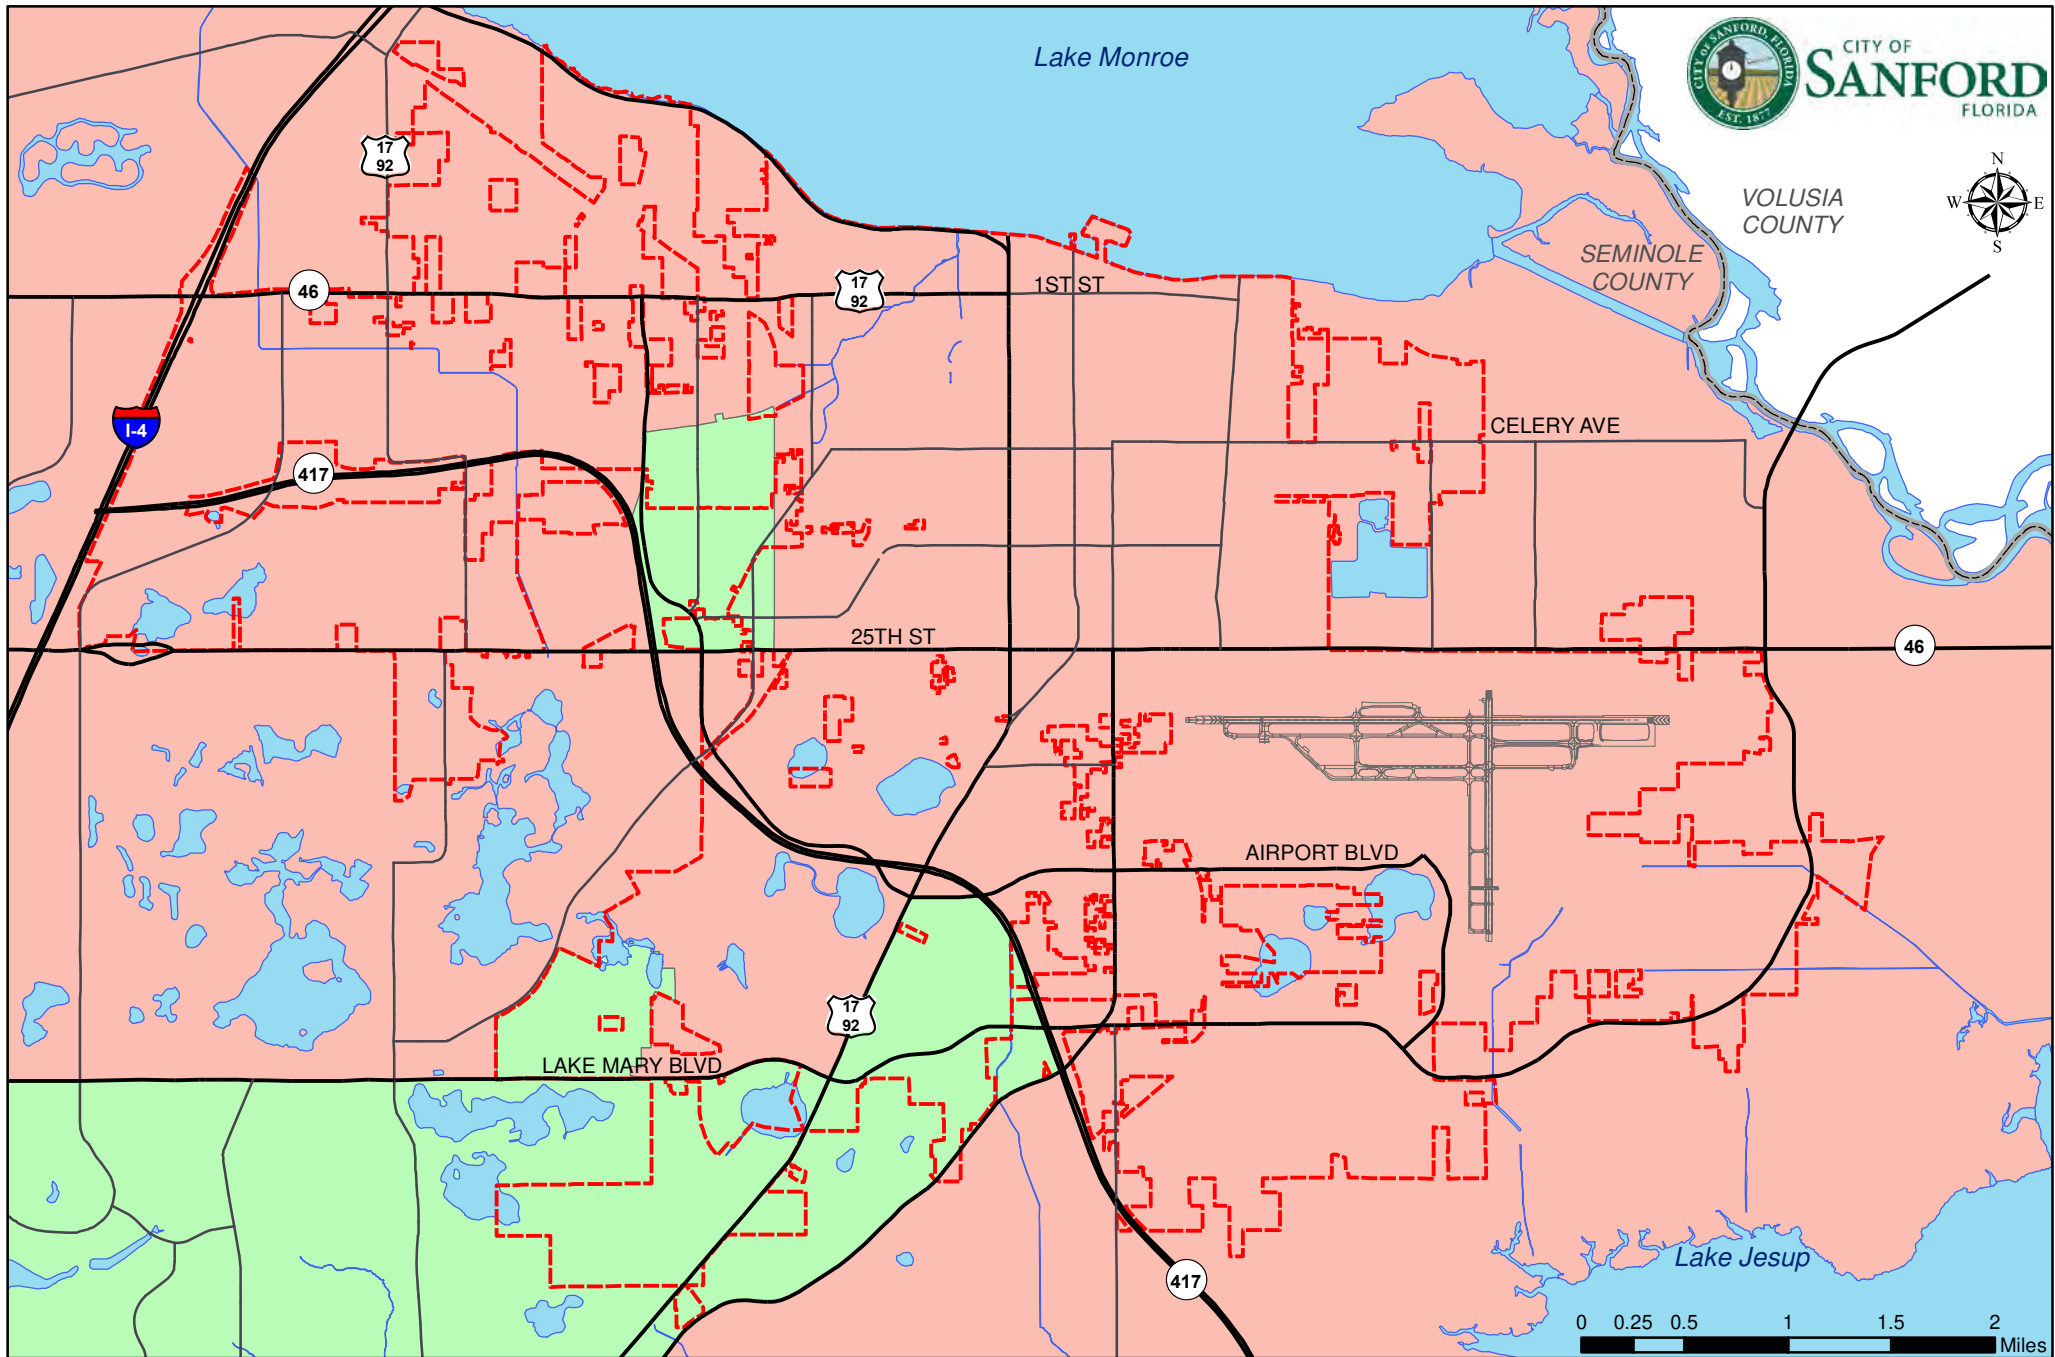

## Map 38

VOLUSIA COUNTY

SEMINOLE COUNTY

Lake Monroe

17  
92

46

17  
92

1ST ST

CELERY AVE

46

25TH ST

AIRPORT BLVD

17  
92

LAKE MARY BLVD

417

Lake Jesup

**District Boundaries**

- Greenwood Lakes
- Millennium
- County Boundary
- Jackson Heights
- Sanford
- Sanford City Limits
- Markham Woods

## Map 39

**District Boundaries**

- Lake Mary
- Seminole
- Sanford City Limits
- County Boundary