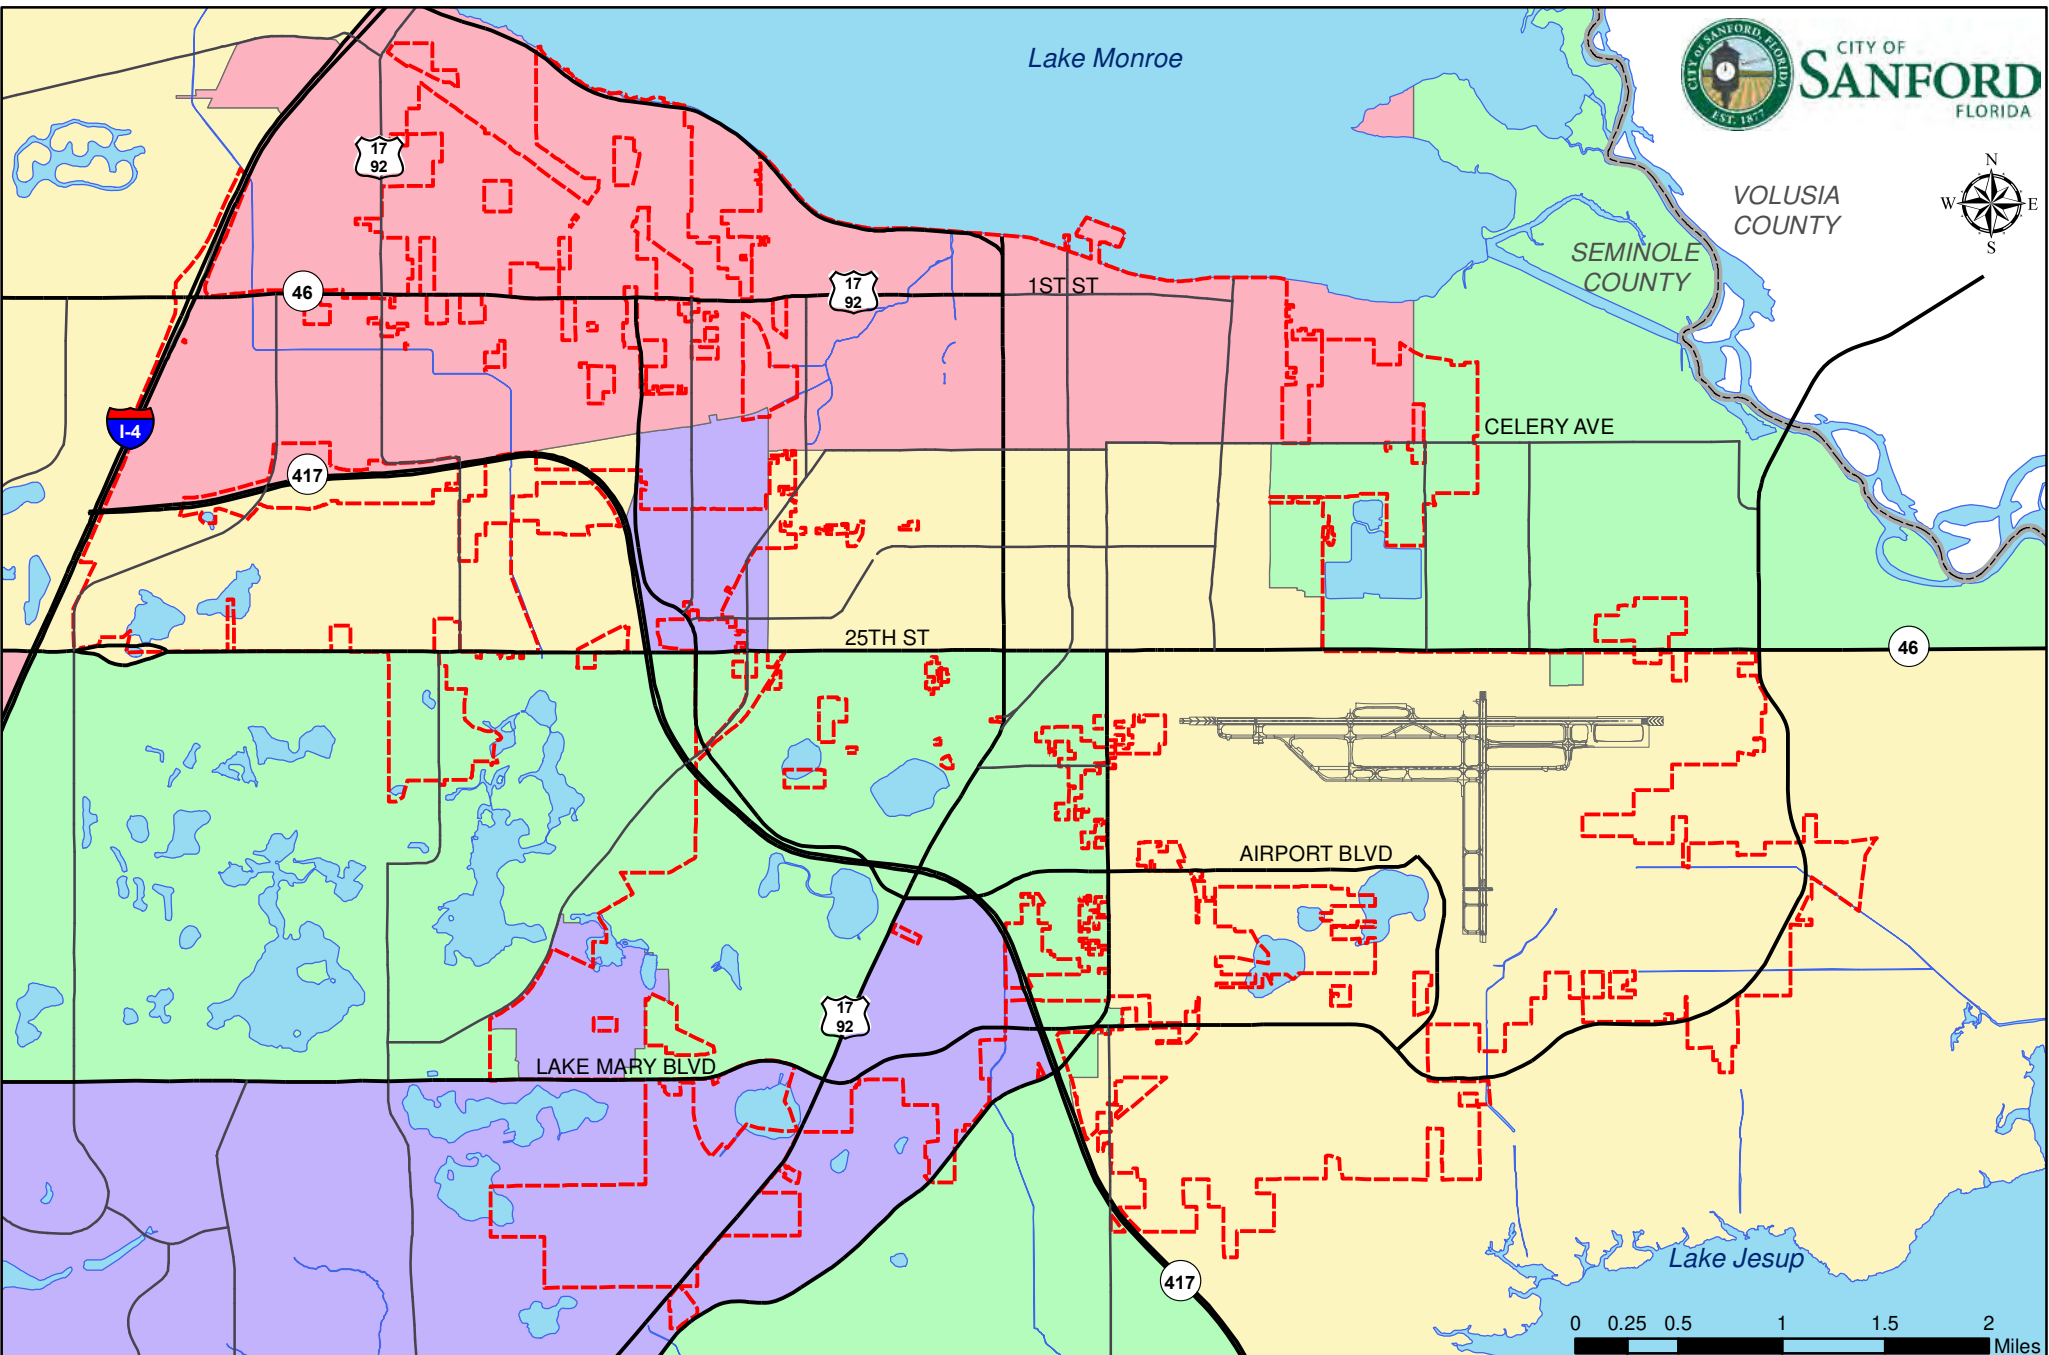

## Map 38

VOLUSIA COUNTY

SEMINOLE COUNTY

Lake Monroe

17  
92

46

17  
92

1ST ST

CELERY AVE

46

25TH ST

AIRPORT BLVD

17  
92

LAKE MARY BLVD

417

Lake Jesup

**District Boundaries**

- Greenwood Lakes
- Millennium
- County Boundary
- Jackson Heights
- Sanford
- Sanford City Limits
- Markham Woods

# Middle School Service Area