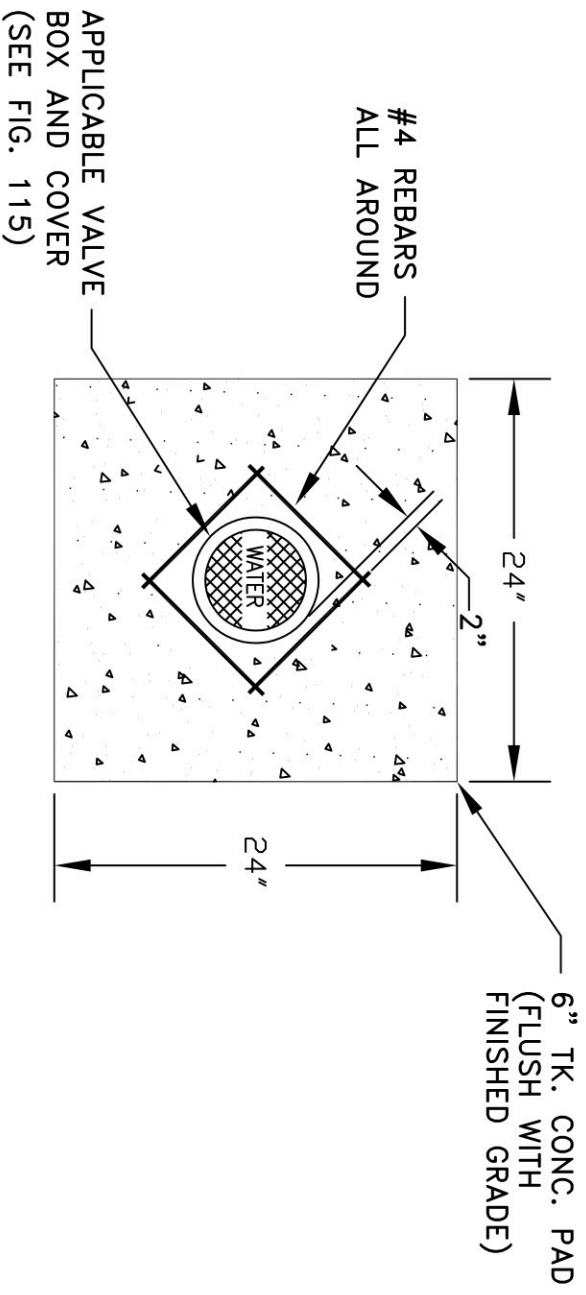

30" x 30" x 6" TK.
 CONC. PAD (FLUSH
 WITH FINISHED GRADE)
 3" DIA. BRONZE DISC
 ANCHORED IN CONC. PAD
 STAMP AS REQ'D.

3" DIA. BRONZE 2"
 TK. DISC ANCHORED IN
 CONC. PAD-STAMP AS
 REQ'D.

VALVES 16 INCHES AND LARGER

VALVES SMALLER THAN 16 INCHES

VALVE BOX PAD DETAIL