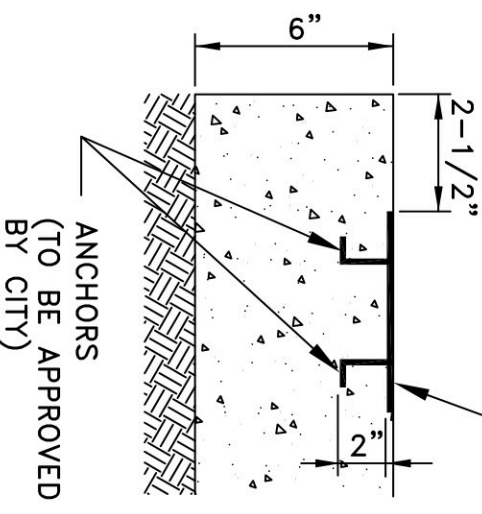

30" x 30" x 6" TK.
 CONC. PAD (FLUSH
 WITH FINISHED GRADE)
 3" DIA. BRONZE DISC
 ANCHORED IN CONC. PAD
 STAMP AS REQ'D.

3" DIA. BRONZE 2"
 TK. DISC ANCHORED IN
 CONC. PAD-STAMP AS
 REQ'D.

VALVES 16 INCHES AND LARGER

VALVES SMALLER THAN 16 INCHES

VALVE BOX PAD DETAIL