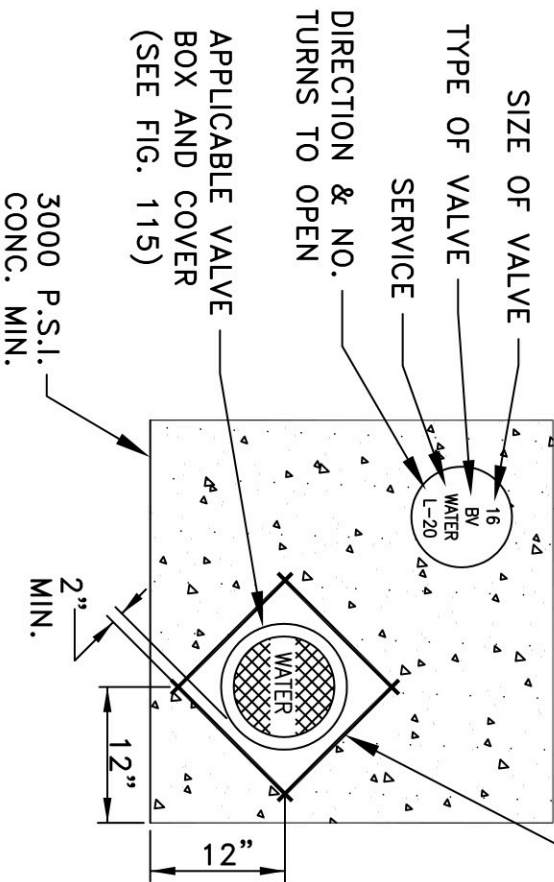

30" x 30" x 6" TK.
 CONC. PAD (FLUSH
 WITH FINISHED GRADE)
 3" DIA. BRONZE DISC
 ANCHORED IN CONC. PAD
 STAMP AS REQ'D.

3" DIA. BRONZE 2"
 TK. DISC ANCHORED IN
 CONC. PAD-STAMP AS
 REQ'D.

VALVES 16 INCHES AND LARGER

VALVES SMALLER THAN 16 INCHES

VALVE BOX PAD DETAIL