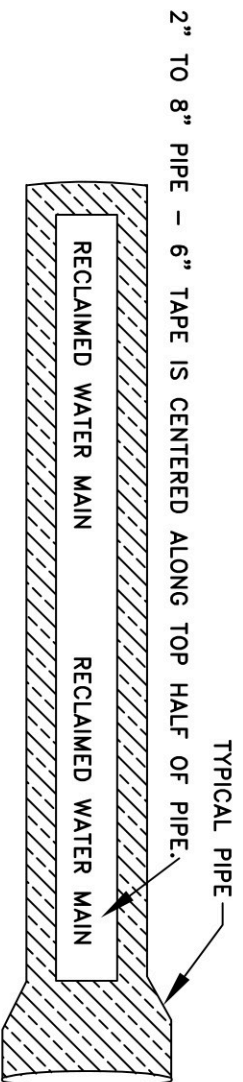

PVC PIPE COLOR  
PANTONE PURPLE 522C

IMPREGNATED LETTERING SHALL BE USED. THE TAPE SHALL RUN FROM JOINT TO JOINT ALONG THE LENGTH OF THE PIPE.

RECLAIMED WATER MAINS WITH IDENTIFICATION TAPE  
NTS

PIPE IDENTIFICATION  
(RECLAIMED WATER)