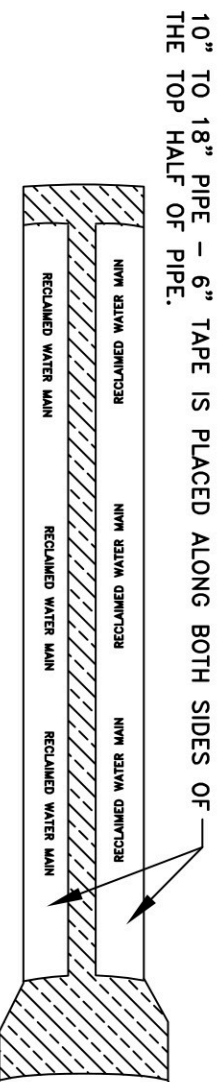

PVC PIPE COLOR  
PANTONE PURPLE 522C

IMPREGNATED LETTERING SHALL BE USED. THE TAPE SHALL RUN FROM JOINT TO JOINT ALONG THE LENGTH OF THE PIPE.

RECLAIMED WATER MAINS WITH IDENTIFICATION TAPE  
NTS

PIPE IDENTIFICATION  
(RECLAIMED WATER)